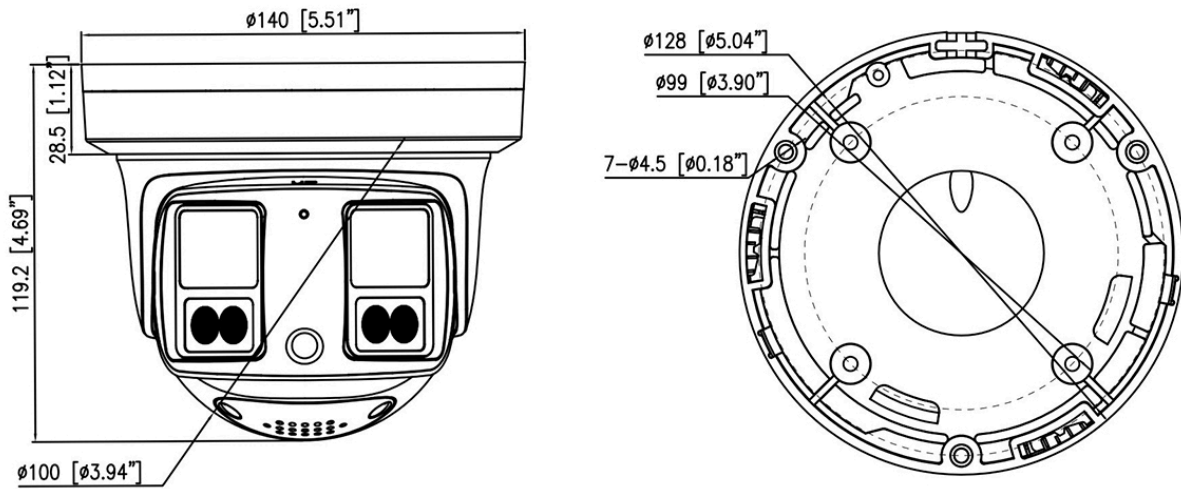

## Specifications

Camera	
Image Sensor	Dual 1/2.8" Progressive Scan CMOS
Max Resolution	8MP, 4224(H) × 1848(V)
Shutter Speed	1/5 to 1/100,000s
Min Illumination	Color: 0.01 Lux @ (F1.6,AGC ON) B/W: 0.001 Lux @ (F1.6,AGC ON), 0 Lux with illuminator on
Day & Night	Auto (ICR)
Angle Adjustment	Pan: 0° to 360°, Tilt: 0° to 90°, Rotation: 0° to 360°
Lens	
Lens Type	Fixed-focal lens, Dual lens
Focal Length	2.4 mm
Max. Aperture	F1.6
Field of View (FOV)	H: 192.4°, V: 80.2°
Iris	Fixed Iris
Illuminator	
Type	IR, Warm light (Smart Dual-light)
IR wavelength	850 nm
Distance	IR distance up to 30 m (98.4 ft) Warm light distance up to 20 m (65.6 ft)
Control	IR mode, White mode, Intelligent mode, None
Intelligent Analytics	
AI Multi-Target	- Supports face, human, and vehicle detection & capture - Supports human and vehicle attribute detection - Supports multiple frame modes: Full Frame, Four-Corner Frame, Mosaic
Attribute Extraction	Human Attributes: Gender, age, glasses, hat, bag, upper clothing color & style, lower clothing color & style, reflective vest Vehicle Attributes: Type, color, brand, orientation
Intelligent Analysis	Intrusion, smart motion detection, single line crossing, double line crossing, loitering, wrong-way detection, area people limit, perimeter detection, illegal parking, running detection, fall detection, and fight detection. - Supports accurate target classification (human/vehicle)
People Counting	Supported
Heat Map	Supported
Video & Audio	
Number of Streams	3 Streams

## Dimensions (mm)